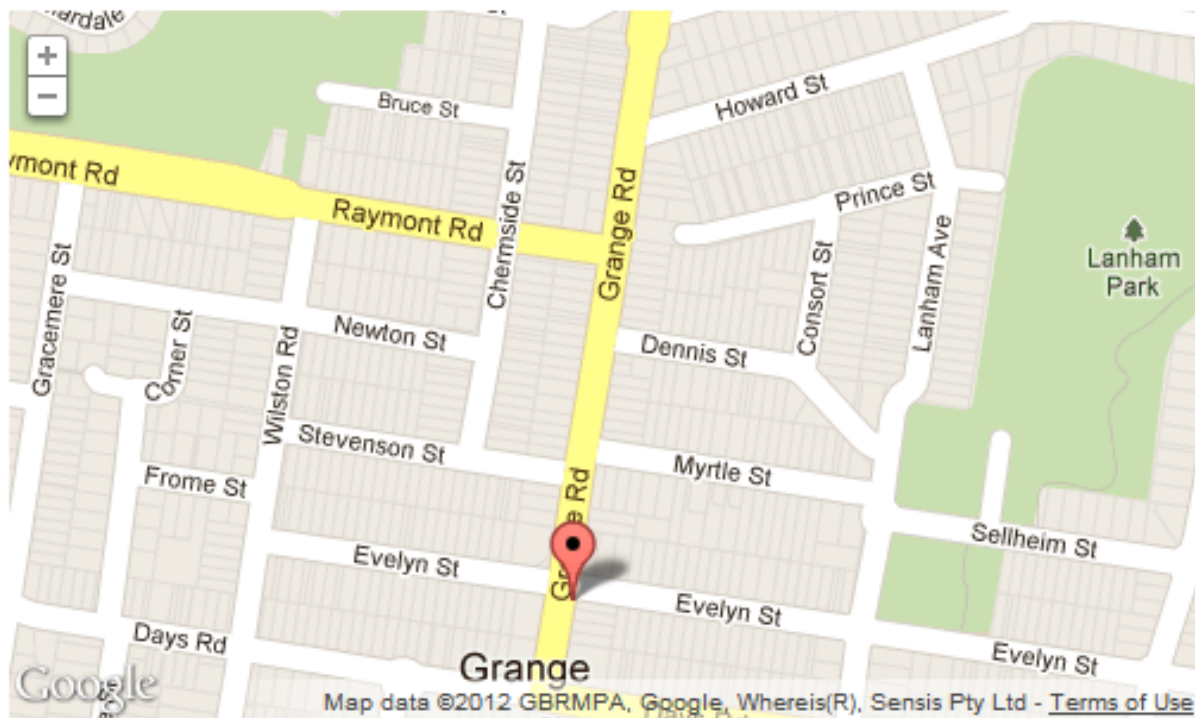

## CONTACT & LOCATION

---

### Parking

Free parking is available on-site and in Evelyn Street.

### Map

We are close to the following suburbs: Albion, Alderley, Ashgrove, Bowen Hills, Chermiside, Chermiside West, Enoggera, Everton Park, Everton Hills, Gaythorne, Grange, Gaythorne, Gordon Park, Kedron, Kelvin Grove, Lutwyche, Newmarket, Paddington, Red Hill, Rosalie, Stafford, Stafford Heights, Wilston and Windsor.