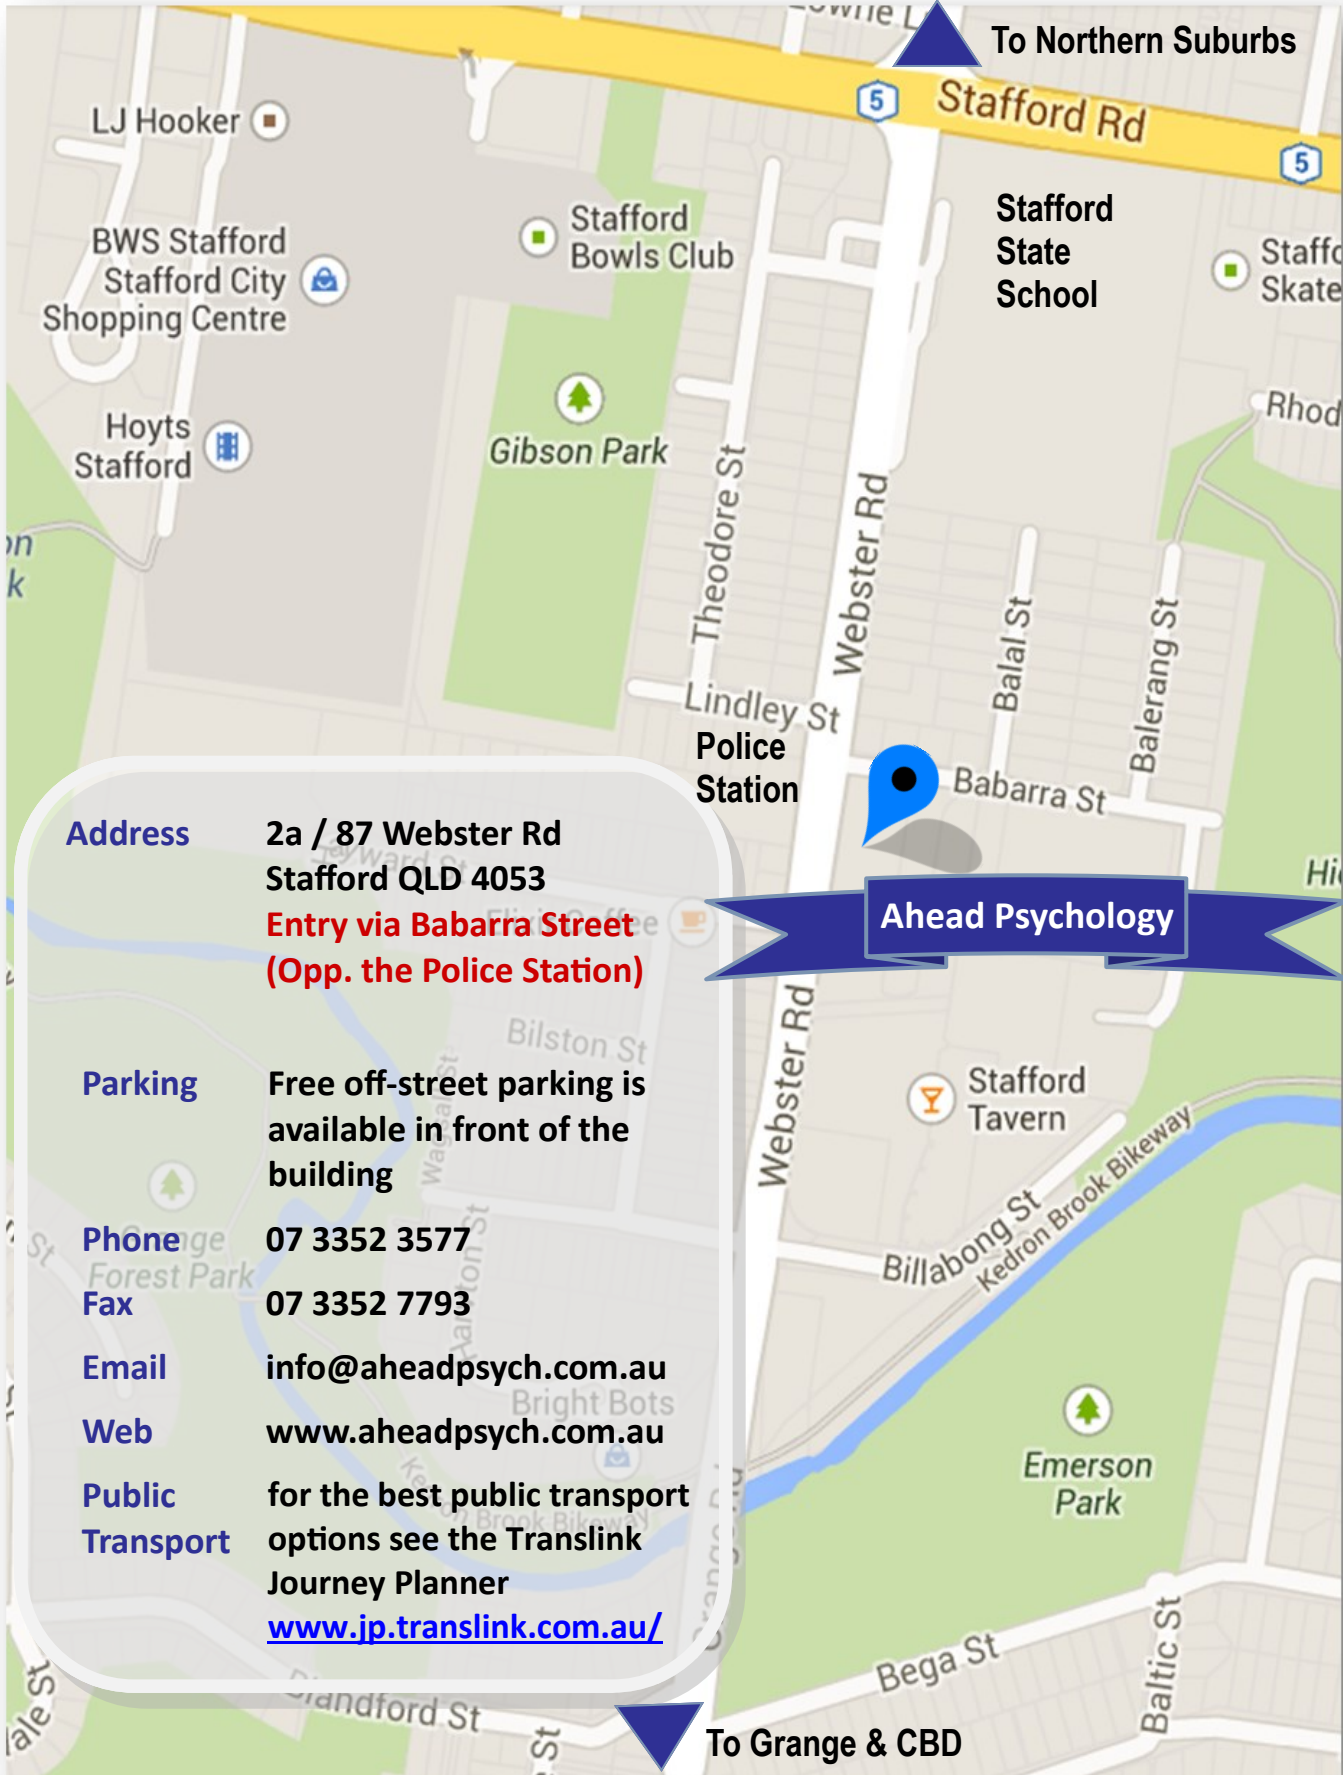

Location & Contact Details

Address 2a / 87 Webster Rd
Stafford QLD 4053

Entry via Babarra Street
(Opp. the Police Station)

Parking Free off-street parking is
available in front of the
building

Phone 07 3352 3577

Fax 07 3352 7793

Email info@aheadpsych.com.au

Web www.aheadpsych.com.au

Public Transport for the best public transport
options see the Translink
Journey Planner

www.jp.translink.com.au/